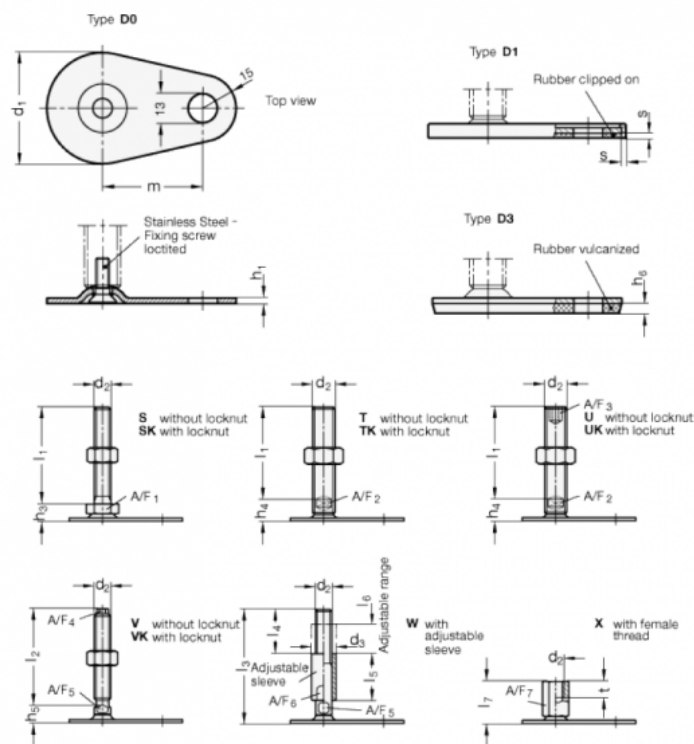

Data Sheet

Article number: 204380M16100D1TK
 Description: E+G levelling foot
 GN 43-80-M16-100-D1-TK
 Note: TK With nut, Wrench flat at the bottom

Measures

| | |
|-----------|-------|
| A/F2 = 12 | s = 2 |
| d1 = 80 | |
| d2 = M16 | |
| h1 = 3 | |
| h4 = 18 | |
| h6 = | |
| l1 = 100 | |
| m = 70 | |